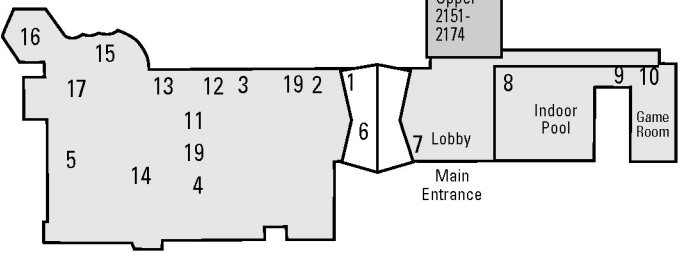

Upper Level

1. The Helm
2. Cafe Latte
3. Fontana Grill
4. Wisconsin Room
5. Harbor Ballroom
6. Porto Restaurant
7. Steamers Cigar Bar
8. Rainbow Point
9. The Wreck Room
10. The Academy

Lower Level

11. Restrooms
12. Sand Bar
13. Harbor Sweets
14. Shore Meeting Rooms
15. The Waterfront
16. Waterfront Bar
17. Waterfront Shops
18. Geneva Meeting Rooms
19. Restrooms

Rooms Cedar Point-Upper
Lower - 1601-1630 Black Point-Lower
Upper - 2651-2680

Marina III
Mtg. Rm

Rooms
Lower
1501-
1524
Upper
2551-
2574

Marina II
Mtg. Rm

Rooms
Lower
1401-
1424
Upper
2451-
2474

Marina I
Mtg. Rm

Rooms
Lower
1101-
1124
Upper
2151-
2174

Outdoor
Pool
Area

19 Rooms
Middle - 1226-1250
18 Upper - 2251-2270

Rooms
Lower
1701-
1727
Upper
2728-
2753

Rooms
Lower
1301-
1325
Upper
2351-
2374

THE ABBEY
RESORT • MARINA • SPA